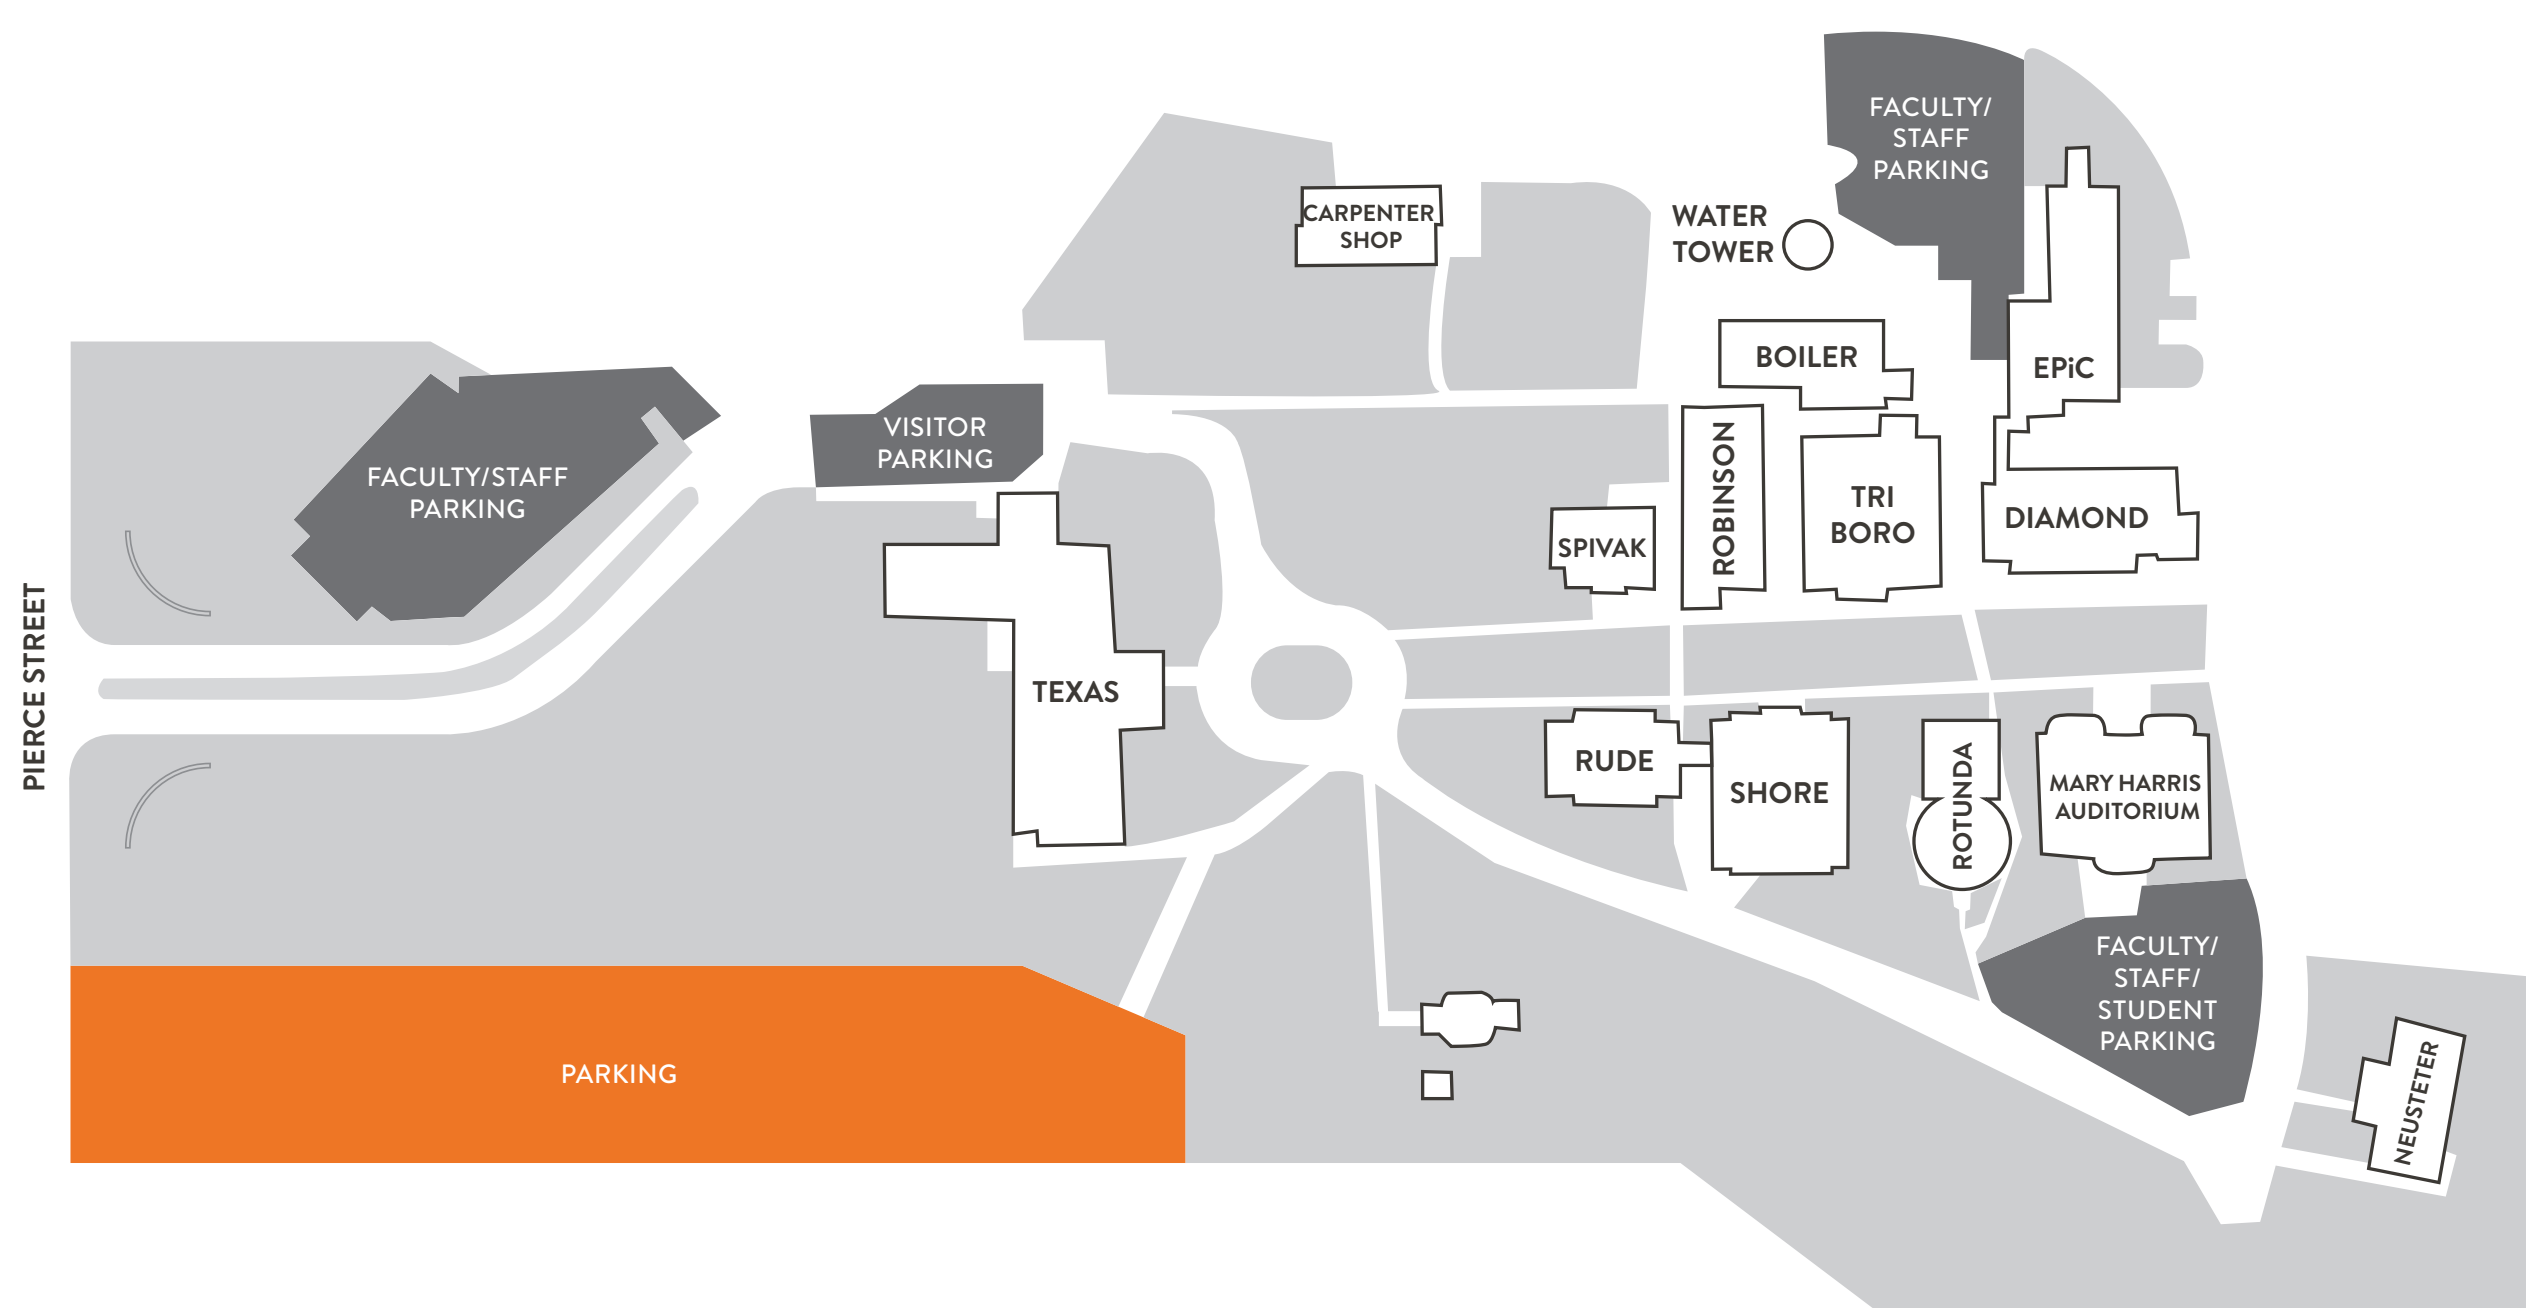

WELCOME

TO THE ROCKY MOUNTAIN COLLEGE OF ART + DESIGN CAMPUS!

TODAY'S EVENT CHECK IN
WILL BE IN:

RmCAD
